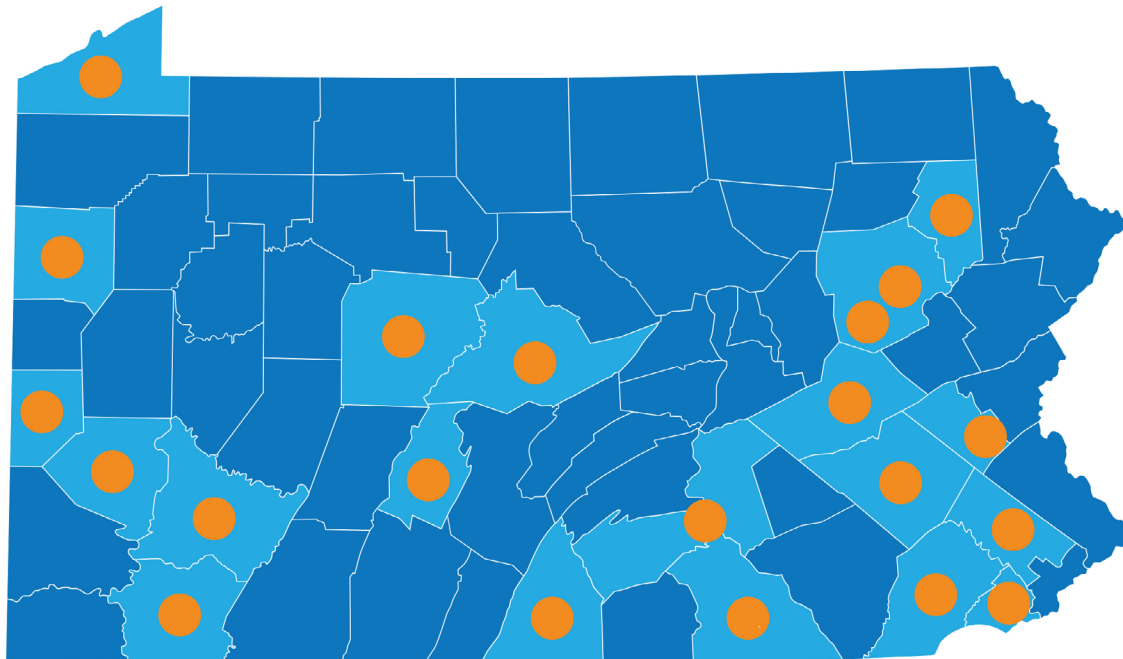

LaunchBox & Innovation Hub Online Services

during facility closures for coronavirus

Online Services

	Idea TestLab	FastTrack Accelerator	Other Accelerator Programs	Pitch Competitions	1:1 or Team Mentorship	1:1 Business Consulting	Speaker Series	Student Entrepreneurship Club	Funding Assistance	Microgrant Program	Webinars
Mont Alto LaunchBox Website Social						●	●		●		●
North Central PA LaunchBox Website Social						●	●		●	●	●
Scranton LaunchBox Website Social						●					●
THINK Center and Wilkes Barre Connect Website Social							●				●
VenturePointe Website Social			●			●	●				●
York LaunchBox Website Social					●	●	●				●